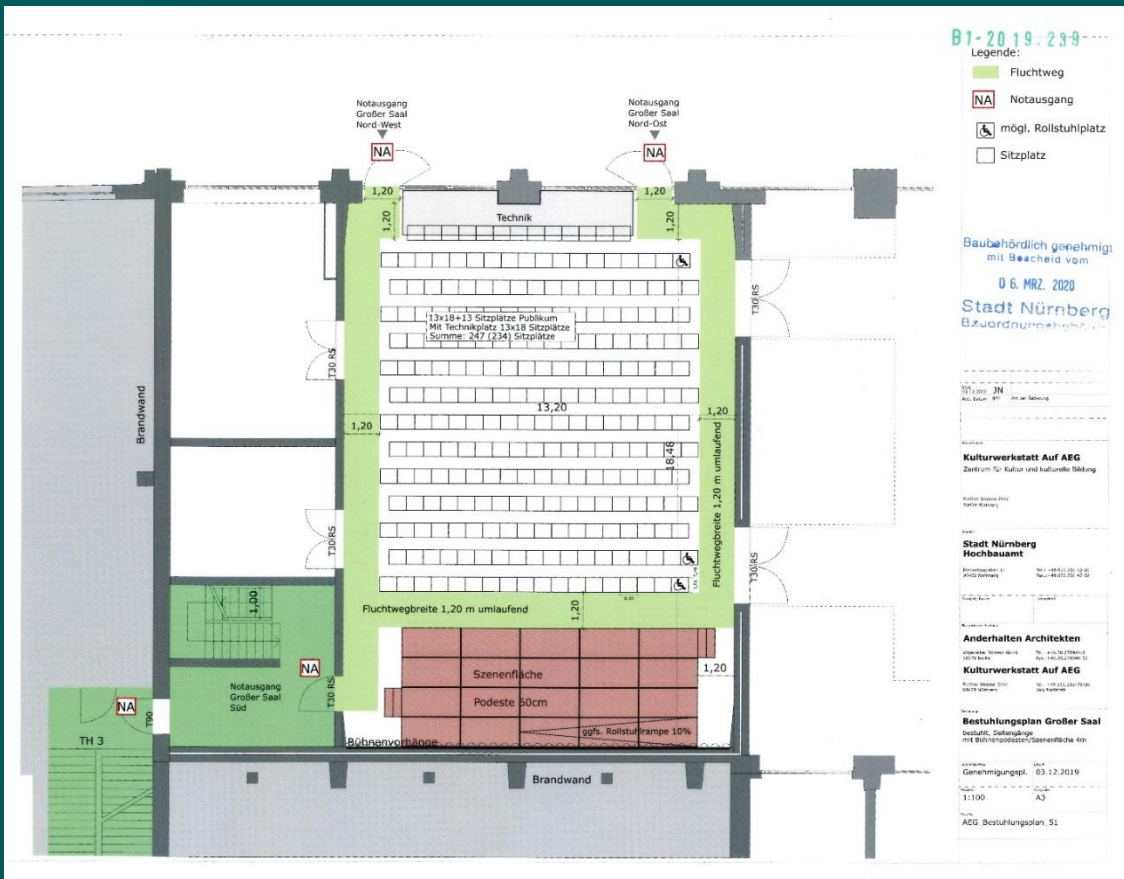

Technical Rider Kulturwerkstatt Auf AEG

Location: Großer Saal

capacity: 234 seats / 250 standing

EG 1.01 Großer Saal

Size 244 m², L 18,25 m x W 13,20 m, Stagesize 10 m x 4 m x 0,6 m

AUDIO

Mixing Console:

Yamaha CL1 with Stagebox RIO 3224-D

LIGHT

Spotlights:

3 x Zoom Profile ETC S4 Zoom, 15°-30°
 3 x Zoom Profile ETC S4 Zoom, 25°-50°
 12 x Robert Juliat 310 HF Tungsten1000W
 6 x Robert Juliat HPB Tung1000W
 42 x Elation Sixpar 100, RGBWA+ UV-
 4 x Moving Head Martin Rush MH1 Profile Plus 1
 4 x Moving Head Chauvet Maverick Storm Wash 1
 5 x Prolights Lumipar 12IP 45°
 5 x Prolights Lumipix 15IP
 4 x Prolights Solar 27Q
 1 x Smoke Factory Tourhazer II

Projector:

PANASONIC PT-EZ770ZE

Technical Rider Kulturwerkstatt Auf AEG

Location: Großer Saal
capacity: 234 seats / 250 standing

Technical Rider Kulturwerkstatt Auf AEG

Location: Großer Saal

capacity: 234 seats / 250 standing